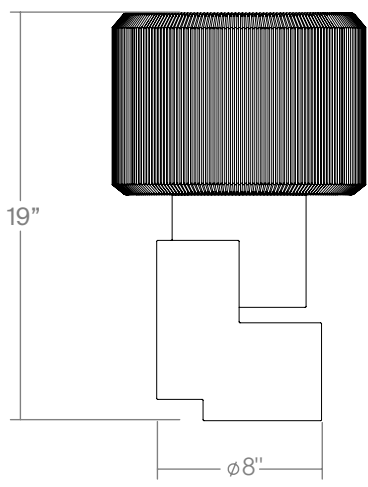

STAGG TABLE	STAG-T
TEARSHEET	STUDIO LUDDITE

(TOP)

(FRONT)

(SIDE)

The Stagg explores the simplicity of stacked and intersecting forms, expressed through two solid wood cylinders that form its base. A brass frame is handwoven with string to create a drum-like shade with rounded edges. When viewing the Stagg from the front, the fixture appears symmetric; its asymmetric form is highlighted when viewing the fixture from its side.

STUDIO LUDDITE

2350 BROADWAY STUDIO 101
NEW YORK, NY 10024

917 423 2443
SALES@STUDIOLUDDITE.COM

DIMENSIONS	HEIGHT	19"
	WIDTH	12"
	DEPTH	12"
	WEIGHT	18 LBS
TYPE	TABLE LAMP	
LAMPING	E26 BULB	
CERTIFICATIONS	UL CERTIFIED	