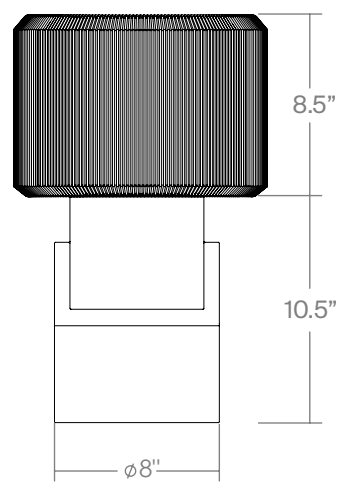

STAGG TABLE	STAG-T
TEARSHEET	STUDIO LUDDITE

(TOP)

(FRONT)

(SIDE)

The Stagg explores the simplicity of stacked and intersecting forms, expressed through two solid wood cylinders that form its base. A brass frame is handwoven with string to create a drum-like shade with rounded edges. When viewing the Stagg from the front, the fixture appears symmetric; its asymmetric form is highlighted when viewing the fixture from its side.

STUDIO LUDDITE

2350 BROADWAY STUDIO 101
NEW YORK, NY 10024

917 423 2443
SALES@STUDIOLUDDITE.COM

DIMENSIONS	HEIGHT	19"
	WIDTH	12"
	DEPTH	12"
	WEIGHT	18 LBS
TYPE	TABLE LAMP	
LAMPING	E26 BULB	
CERTIFICATIONS	UL CERTIFIED	