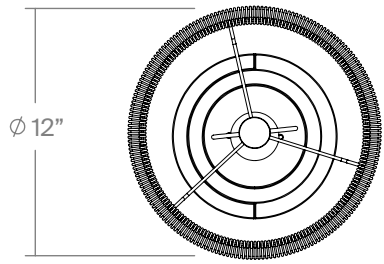

STAGG TABLE	STAG-T
TEARSHEET	STUDIO LUDDITE

(TOP)

(FRONT)

(SIDE)

The Stagg explores the simplicity of stacked and intersecting forms, expressed through two solid wood cylinders that form its base. A brass frame is handwoven with string to create a drum-like shade with rounded edges. When viewing the Stagg from the front, the fixture appears symmetric; its asymmetric form is highlighted when viewing the fixture from its side.

STUDIO LUDDITE

2350 BROADWAY STUDIO 101
NEW YORK, NY 10024

917 423 2443
SALES@STUDIOLUDDITE.COM

DIMENSIONS	HEIGHT	19"
	WIDTH	12"
	DEPTH	12"
	WEIGHT	18 LBS
TYPE	TABLE LAMP	
LAMPING	E26 BULB	
CERTIFICATIONS	UL CERTIFIED	