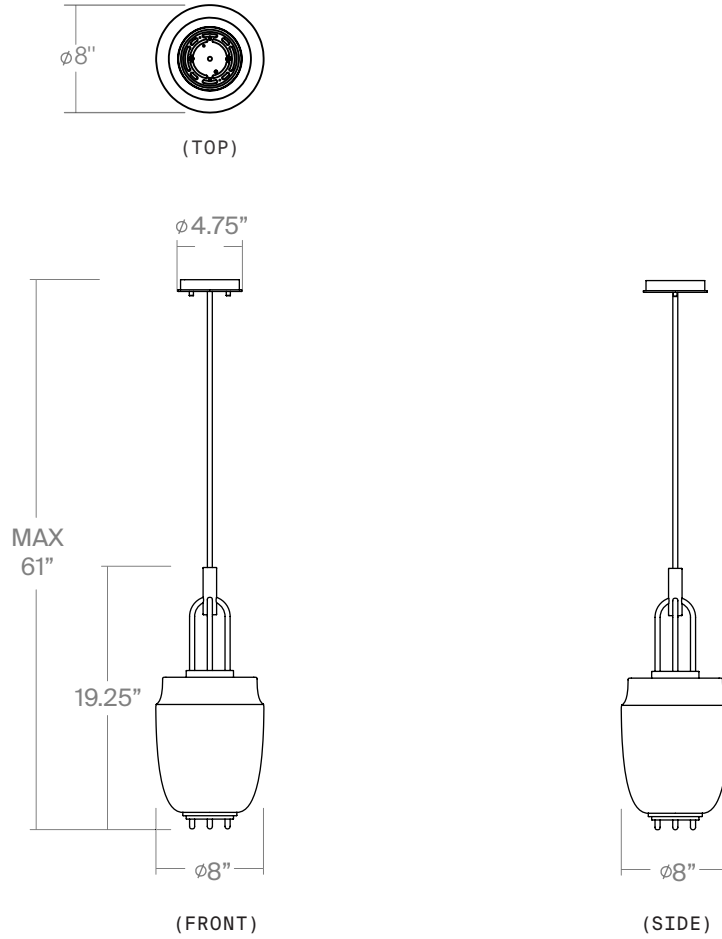

MILTON PENDANT

MIL-C

TEARSHEET

STUDIO LUDDITE

©2024 STUDIO LUDDITE

The Milton evokes visual fluidity from top to bottom through the combination of solid brass and reeded glass. Supporting bars extend through the lantern-style fixture and converge below at a perforated brass plate.

STUDIO LUDDITE

2350 BROADWAY STUDIO 101
NEW YORK, NY 10024

917 423 2443
SALES@STUDIOLUDDITE.COM

DIMENSIONS	HEIGHT	19.25"
	WIDTH	8"
	DEPTH	8"
	WEIGHT	8 LBS
TYPE	CEILING PENDANT	
LAMPING	(X4) E12 BULBS	
CERTIFICATIONS	UL CERTIFIED	