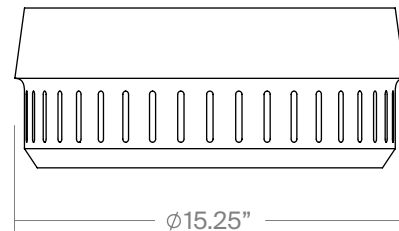

(SIDE)

Nesting a linen drum shade within a solid wood exterior, the Adler offers functional light that illuminates downward. Notches cut in the wooden perimeter allow a glimpse of the fabric shade within.

STUDIO LUDDITE

2350 BROADWAY STUDIO 101
NEW YORK, NY 10024

917 423 2443
SALES@STUDIOLUDDITE.COM

DIMENSIONS	HEIGHT	6.25"
	WIDTH	15.25"
	DEPTH	15.25"
	WEIGHT	8 LBS
TYPE	CEILING MOUNT	
LAMPING	E12 BULB	
CERTIFICATIONS	UL CERTIFIED