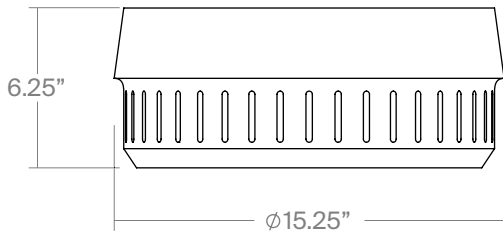

ADLER CEILING

ALD-C

TEARSHEET

STUDIO LUDDITE

©2024 STUDIO LUDDITE

(FRONT)

Nesting a linen drum shade within a solid wood exterior, the Adler offers functional light that illuminates downward. Notches cut in the wooden perimeter allow a glimpse of the fabric shade within.

STUDIO LUDDITE

2350 BROADWAY STUDIO 101
NEW YORK, NY 10024

917 423 2443
SALES@STUDIOLUDDITE.COM

DIMENSIONS	HEIGHT	6.25"
	WIDTH	15.25"
	DEPTH	15.25"
	WEIGHT	8 LBS
TYPE	CEILING MOUNT	
LAMPING	E12 BULB	
CERTIFICATIONS	UL CERTIFIED